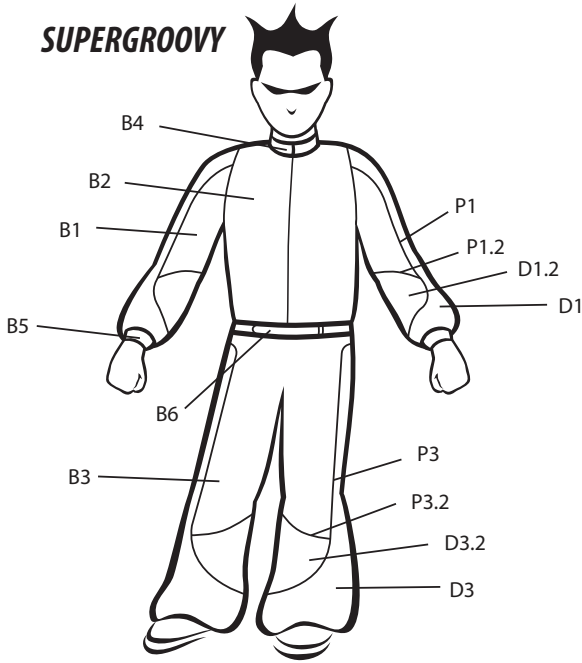

Base Colors

B1 Arms
 B2 Torso
 B3 Legs
 B4 Collar
 B5 Cuffs
 B6 Waistband

Design Colors

D1 Arms Design
 D1.2 Arms Design 2
 D2 Torso Design Not Applicable
 D3 Legs Design
 D3.2 Legs Design 2

Pipping/Thread Colors (optional)

P1 Arms Design Pipping
 P1.2 Arms Design 2 Pipping
 P2 Torso Design Pipping
 P3 Legs Design Pipping
 P3.2 Legs Design 2 Pipping

MEASUREMENTS

Please refer to our Measurement Guide

Unit Inches/Pounds Cm/Kgs