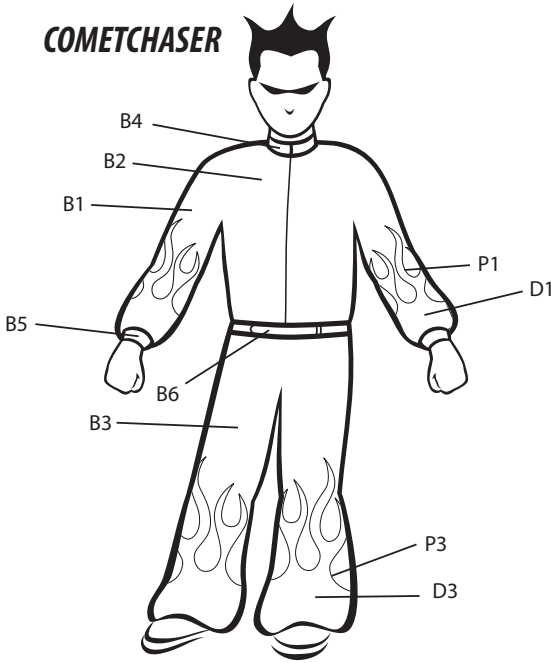

Name Phone Email

COLORS

COMETCHASER

Colors Available: Supplex: White, Neon Yellow, Lime, Yellow, Gold, Neon Orange, Orange, Red, Pink, Purple, Navy Blue, Royal Blue, Light Blue, Turquoise, Neon Green, Green, Gray, Black. Cotton: White, Yellow, Orange, Red, Pink, Purple, Navy Blue, Royal Blue, Light Blue, Light Blue, Green, Gray, Black.

Base Colors

B1 Arms

B2 Torso

B3 Legs

B4 Collar

B5 Cuffs

B6 Waistband

Design Colors