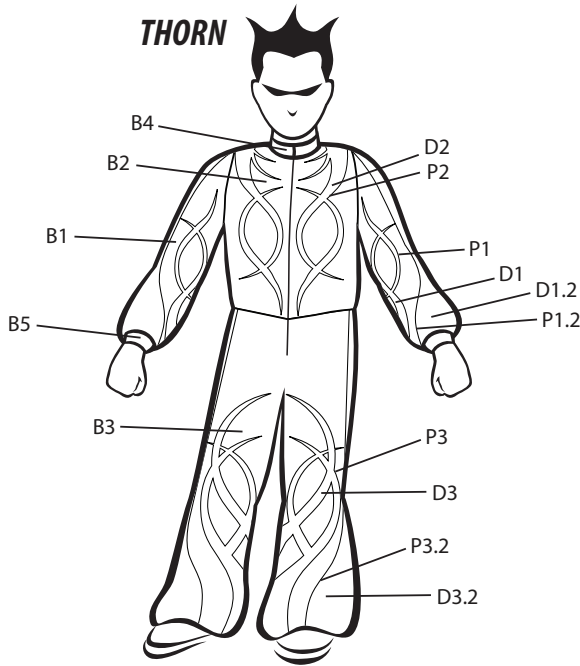

THORN

Base Colors

B1 Arms

B2 Torso

B3 Legs

B4 Collar

B5 Cuffs

B6 Waistband

Design Colors

D1 Arms Design

D1.2 Arms Design 2

D2 Torso Design

D3 Legs Design

D3.2 Legs Design 2

Pipping/Thread Colors (optional)

P1 Arms Design Pipping

P1.2 Arms Design 2 Pipping

P2 Torso Design Pipping

P3 Legs Design Pipping

P3.2 Legs Design 2 Pipping

MEASUREMENTS

Please refer to our Measurement Guide

Unit Inches/Pounds Cm/Kgs

A G3