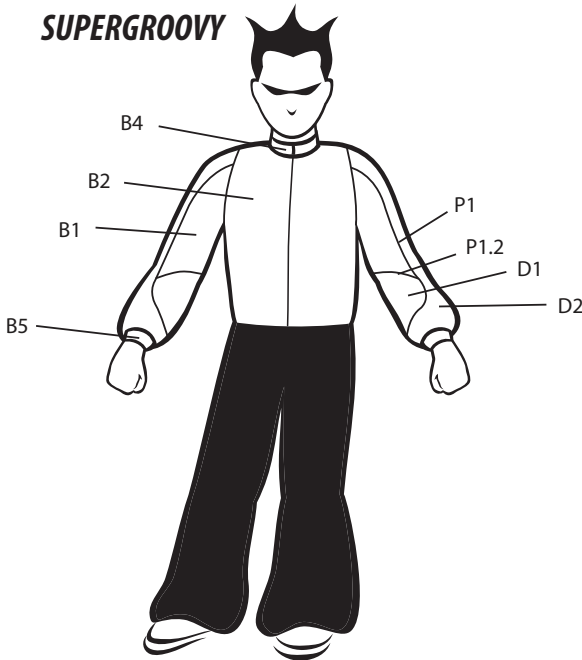

Name Phone Email

COLORS

SUPERGROOVY

Colors Available: Supplex: White, Neon Yellow, Lime, Yellow, Gold, Neon Orange, Orange, Red, Pink, Purple, Navy Blue, Royal Blue, Light Blue, Turquoise, Neon Green, Green, Gray, Black. Cotton: White, Yellow, Orange, Red, Pink, Purple, Navy Blue, Royal Blue, Light Blue, Green, Gray, Black.

Base Colors

B1 Arms
 B2 Torso
 B3 Legs
 B4 Collar
 B5 Cuffs
 B6 Waistband

Design Colors

D1 Arms Design
 D1.2 Arms Design 2
 D2 Torso Design
 D3 Legs Design
 D3.2 Legs Design 2

Pipping/Thread Colors (optional)