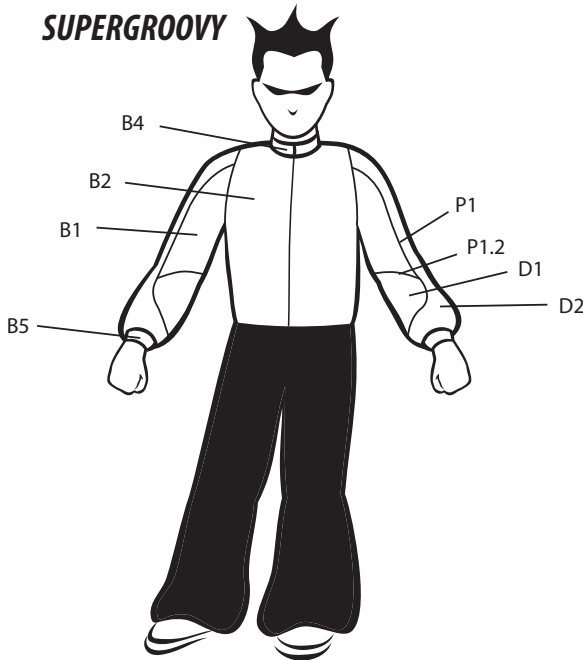

Name Phone Email

COLORS

SUPERGROOVY

Colors Available: Supplex: White, Neon Yellow, Lime, Neon Yellow, Gold, Neon Orange, Orange, Red, Pink, Purple, Navy Blue, Royal Blue, Light Blue, Turquoise, Neon Green, Green, Gray, Black. Cotton: White, Yellow, Orange, Red, Pink, Purple, Navy Blue, Royal Blue, Light Blue, Green, Gray, Black.

Base Colors

B1 Arms
 B2 Torso
 B3 Legs Not Applicable
 B4 Collar
 B5 Cuffs
 B6 Waistband Not Applicable

Design Colors

D1 Arms Design
 D1.2 Arms Design 2
 D2 Torso Design Not Applicable
 D3 Legs Design Not Applicable
 D3.2 Legs Design 2 Not Applicable